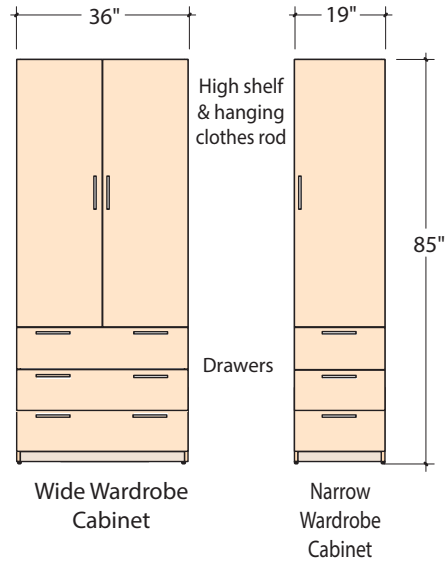

Cabinet Systems: All Series

Furniture That Moves You

Wardrobe Cabinet Components

Open-shelf Cabinet Components

Office Cabinet Components

Sample Wardrobe Configuration

Sample Wardrobe & Open-Shelf Configuration

Milan

Coffee Bean

▲ The Broadway Series is built in melamine over particle board. The TableBed top and leg are surfaced with a high pressure laminate over veneer-core plywood for strength and durability. Edgeband is 1 mm and 3 mm PVC.

Textured Broadway Series in Melamine/Laminate

Latitude North

Milk Chocolate

Monaco

Spring Blossom

Latitude West

▲ The Textured Broadway Series is built in textured melamine over particle board. The TableBed top and leg are surfaced with a high pressure laminate over veneer-core plywood for strength and durability. Edgeband is 1 mm and 3 mm PVC.