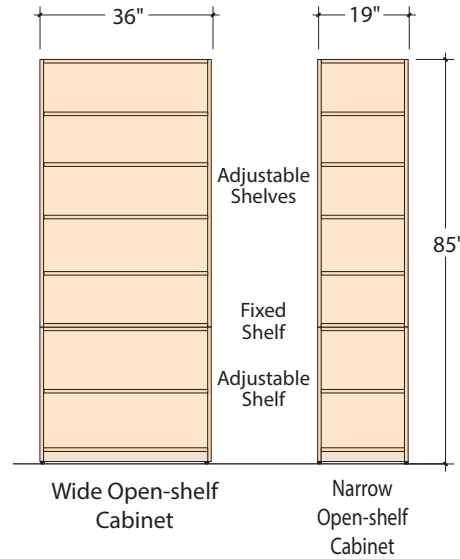

Cabinet Systems: All Series

Furniture That Moves You

Wardrobe Cabinet Components

Open-shelf Cabinet Components

Office Cabinet Components

Sample Wardrobe Configuration

Sample Wardrobe & Open-Shelf Configuration

Milan

Coffee Bean

▲ The Broadway Series is built in melamine over particle board. The TableBed top and leg are surfaced with a high pressure laminate over veneer-core plywood for strength and durability. Edgeband is 1 mm and 3 mm PVC.