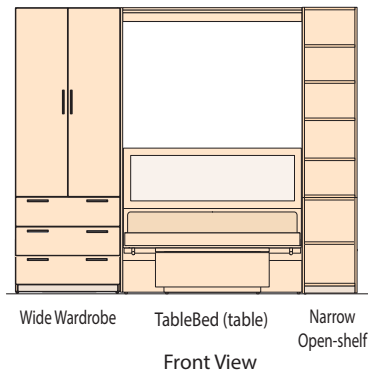

Cabinet Systems: All Series

Furniture That Moves You

Wardrobe Cabinet Components

Open-shelf Cabinet Components

Office Cabinet Components

Sample Wardrobe Configuration

Sample Wardrobe & Open-Shelf Configuration

Milan

Coffee Bean

▲ The Broadway Series is built in melamine over particle board. The TableBed top and leg are surfaced with a high pressure laminate over veneer-core plywood for strength and durability. Edgeband is 1 mm and 3 mm PVC.