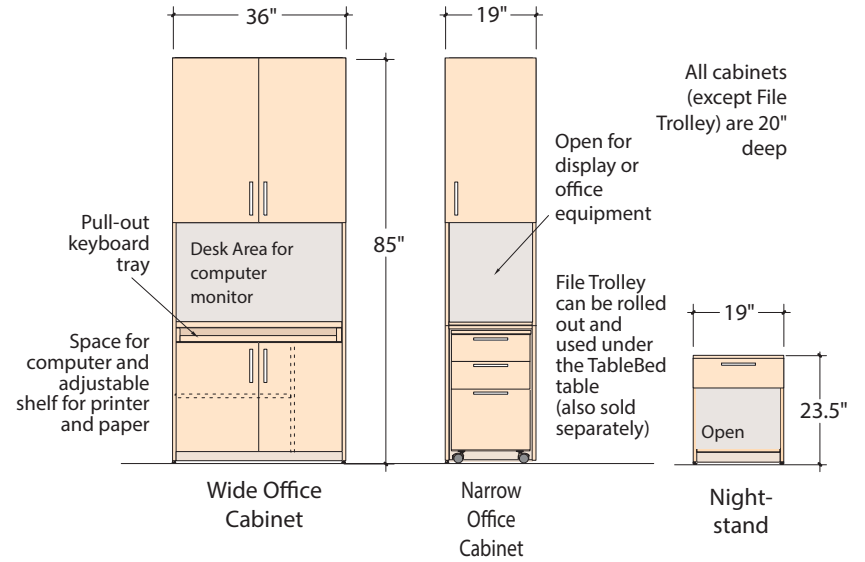

Cabinet Systems: All Series

Furniture That Moves You

Wardrobe Cabinet Components

Open-shelf Cabinet Components

Office Cabinet Components

Sample Wardrobe Configuration

Sample Wardrobe & Open-Shelf Configuration

Milan

Coffee Bean

▲ The Broadway Series is built in melamine over particle board. The TableBed top and leg are surfaced with a high pressure laminate over veneer-core plywood for strength and durability. Edgeband is 1 mm and 3 mm PVC.

Textured Broadway Series in Melamine/Laminate

Latitude North

Milk Chocolate

Monaco

Spring Blossom

Latitude West

▲ The Textured Broadway Series is built in textured melamine over particle board. The TableBed top and leg are surfaced with a high pressure laminate over veneer-core plywood for strength and durability. Edgeband is 1 mm and 3 mm PVC.