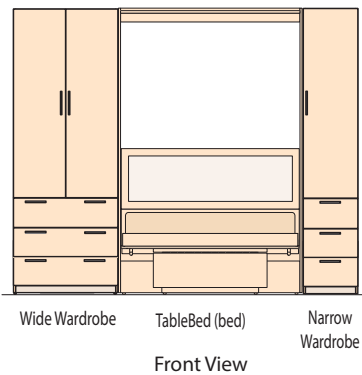

Cabinet Systems: All Series

Furniture That Moves You

Wardrobe Cabinet Components

Open-shelf Cabinet Components

Office Cabinet Components

Sample Wardrobe Configuration

Sample Wardrobe & Open-Shelf Configuration

Milan

Coffee Bean

▲ The Broadway Series is built in melamine over particle board. The TableBed top and leg are surfaced with a high pressure laminate over veneer-core plywood for strength and durability. Edgeband is 1 mm and 3 mm PVC.