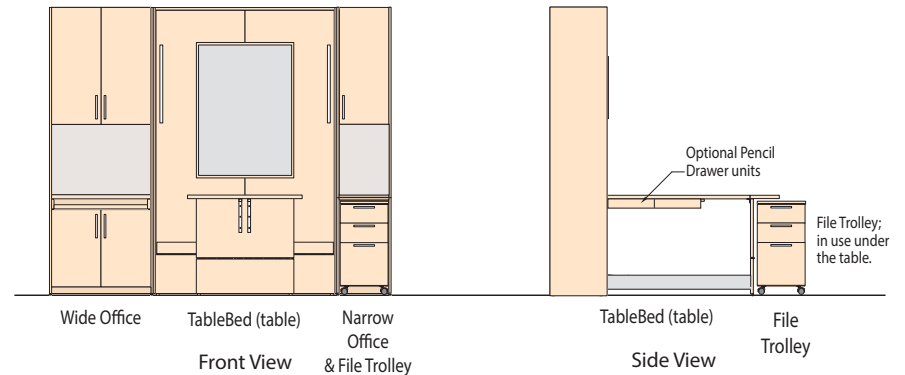

Sample Office Configuration